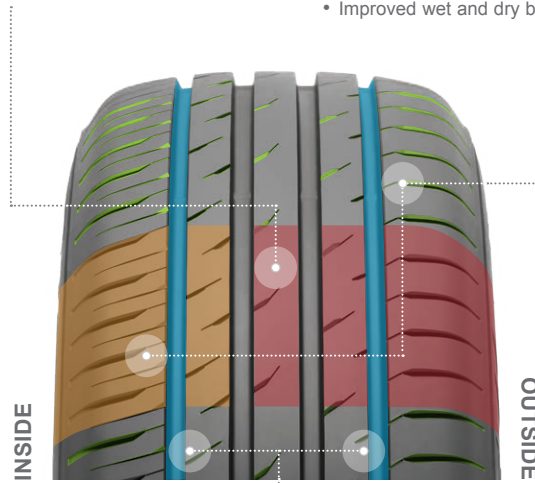

## TREAD PATTERN FEATURES

### HIGH SPEED STABILITY

Asymmetric Rib Design  
High Stiffness Rib

- Provides firm grip and stability during cornering

### WET/DRY BRAKING

High Sipe-density in Inner Rib

- Improved wet traction

Dynamic Taper Design - Lateral Grooves

- Improved wet and dry braking

### WET/DRY HANDLING

Dynamic Taper Design - Main Groove

- Improved wet and dry handling