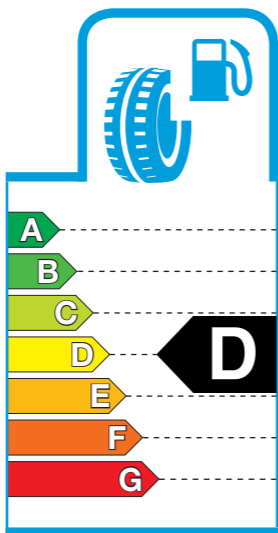

TOYO TIRES

OBSERVE S944

215/45 R18 93V XL

4 981910 532514

TOYO TIRE CORPORATION
www.toyotires-global.com

1222/2009 - C1